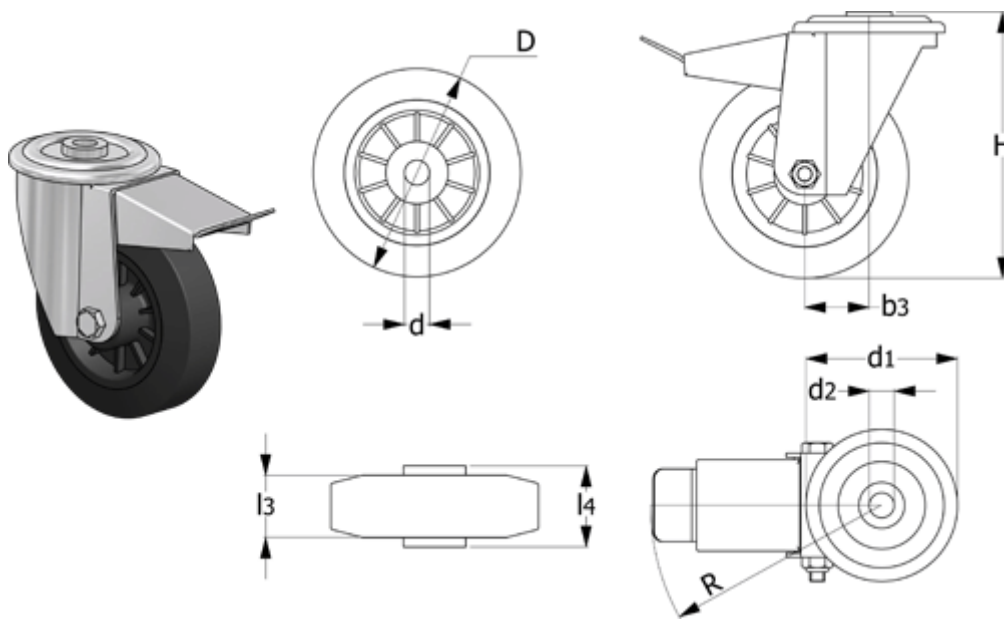

Data Sheet

Article number: 2314449771

Description: E+G rubber wheel 449771
RE.E2-200-FBF turning plate w/brake

Measures

b3	= 56	H	= 236
Code	= 449771	l3	= 50
d	= 20	l4	= 59
D	= 200	R	= 156
d1	= 120	Rolling resistance (N)	= 1400
d2	= 20	Type	= RE.E2-200-FBF
Dynamic load (N)	= 2250		
g	= 2910		